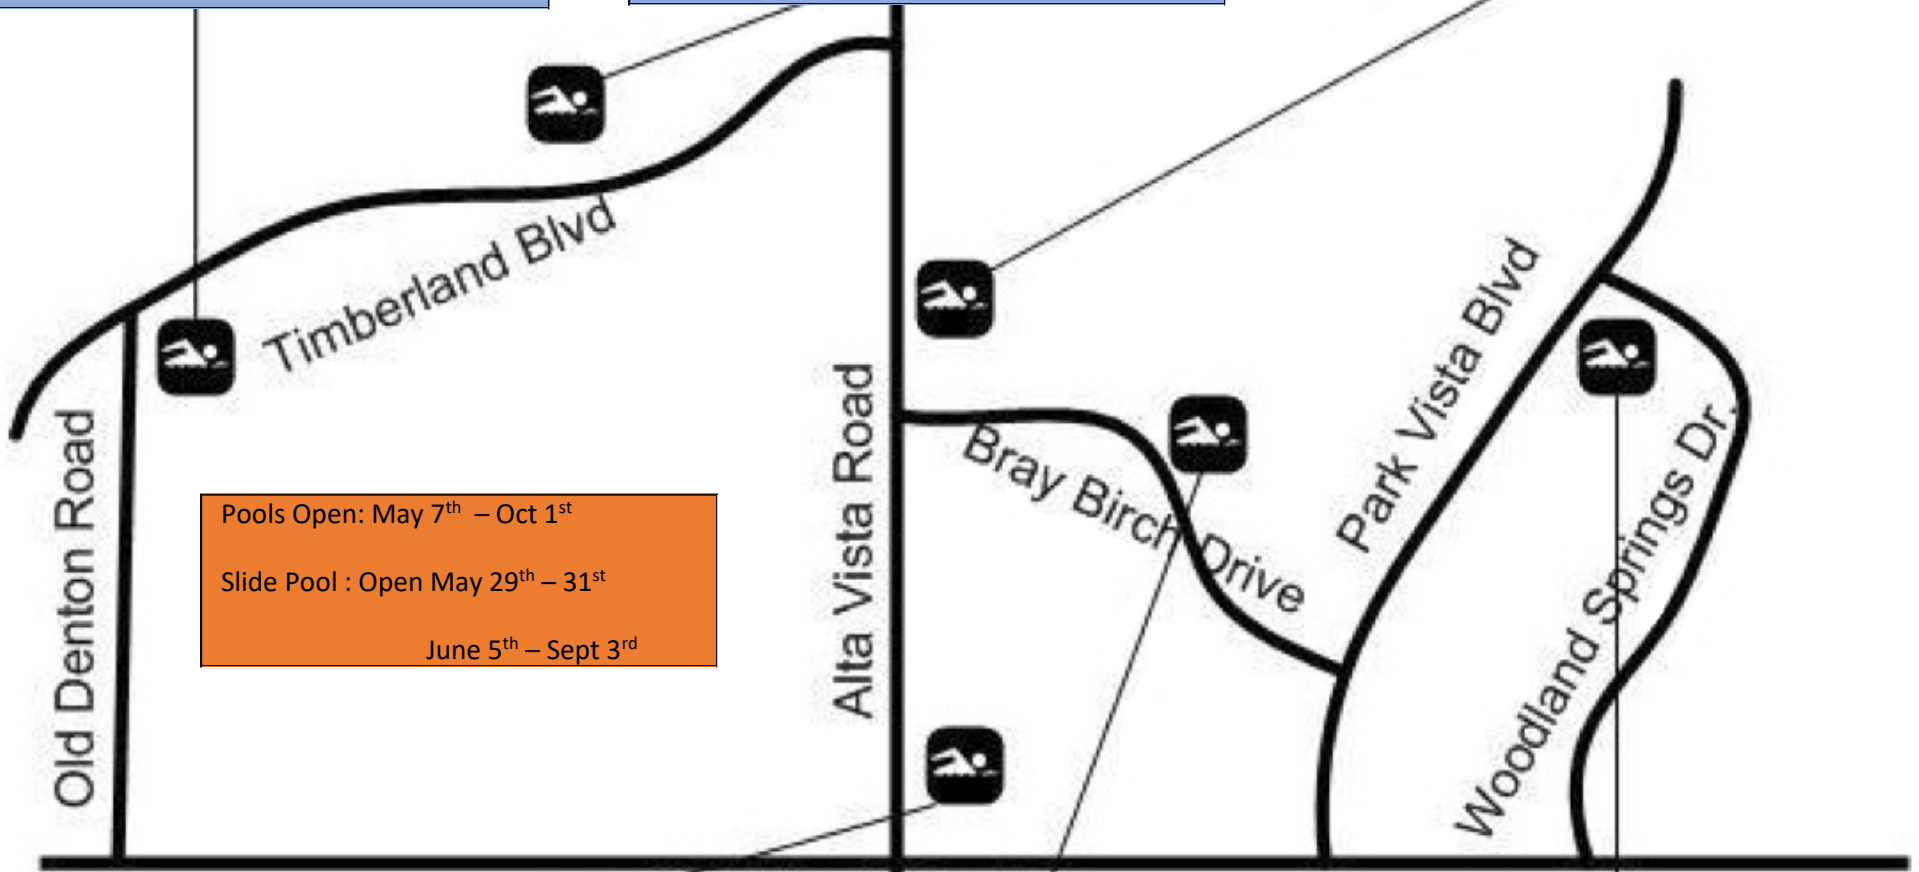

Old Denton

11958 Old Denton Rd. Children's Pool & Lazy River Sun-Thu 10a-9p, Fri-Sat 10a-10p
Closed Mondays for Maintenance

Timberland

12209 Timberland Blvd Splash Park & Children's Area Sun-Thu 10a-9p, Fri-Sat 10a-10p
Closed Tuesday for Maintenance

Angel Food

12189 Angel Food Ln
Lap Swimming 6a-9a Sun-Thu 10a-9p, Fri-Sat 10a-10p
Closed Tuesday for Maintenance

Pools Open: May 7th – Oct 1st
Slide Pool : Open May 29th – 31st
June 5th – Sept 3rd

Wild Pear

11600 Wild Pear Ln. Standard Pool & Playground Sun-Thu 10a-9p, Fri-Sat 10a-10p
Closed Tuesday for maintenance Picnic Tables, Grills, Playground

Bray Birch/ Lamington

12113 Lamington Dr.
Lap Swimming 6a-9a Sun-Thu 10a-9p, Fri-Sat 10a-10p
Closed Monday for maintenance
Gazebo-no rental, Soccer/Baseball, Volleyball

Slide Pool

5201 Dove Creek
Children's Area & Water Slide Sun-Thu 10a-9p, Fri-Sat 10a-10p
Closed Mondays for Maintenance